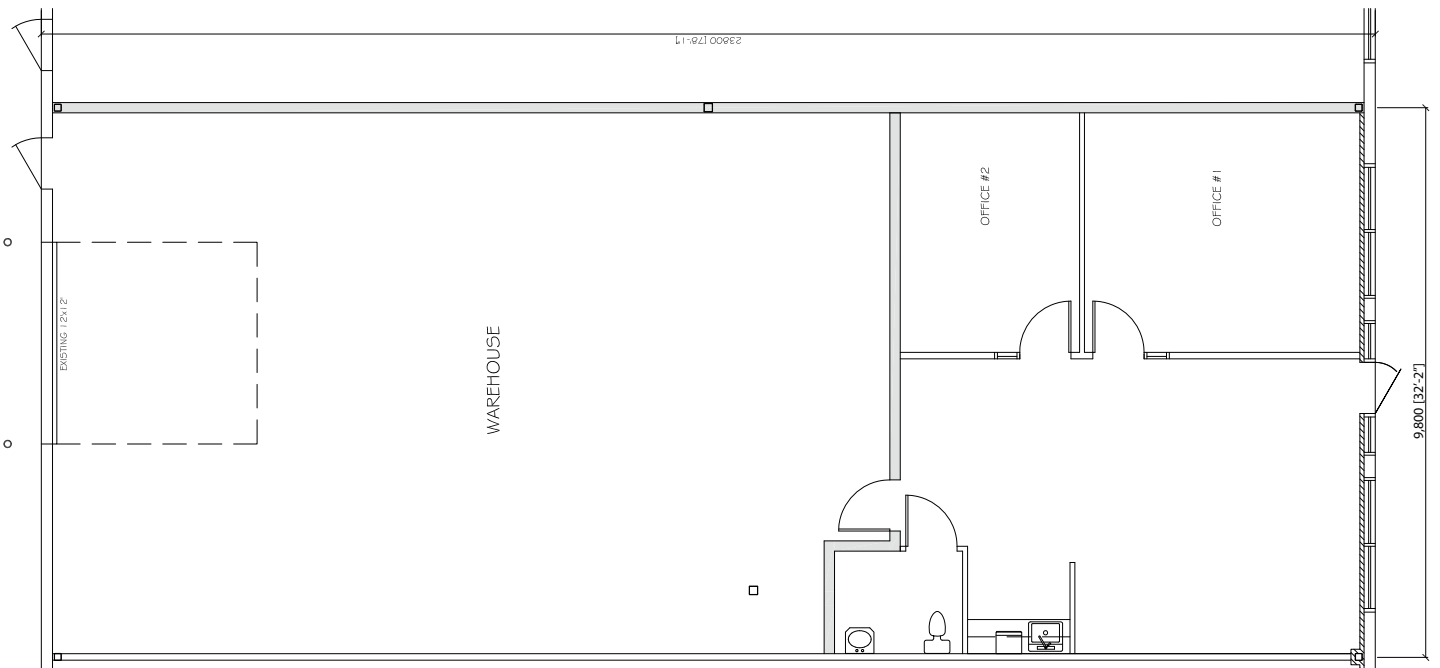

FOR LEASE | 28, 12204 - 40 STREET SE

SITE PLAN

FLOOR PLAN