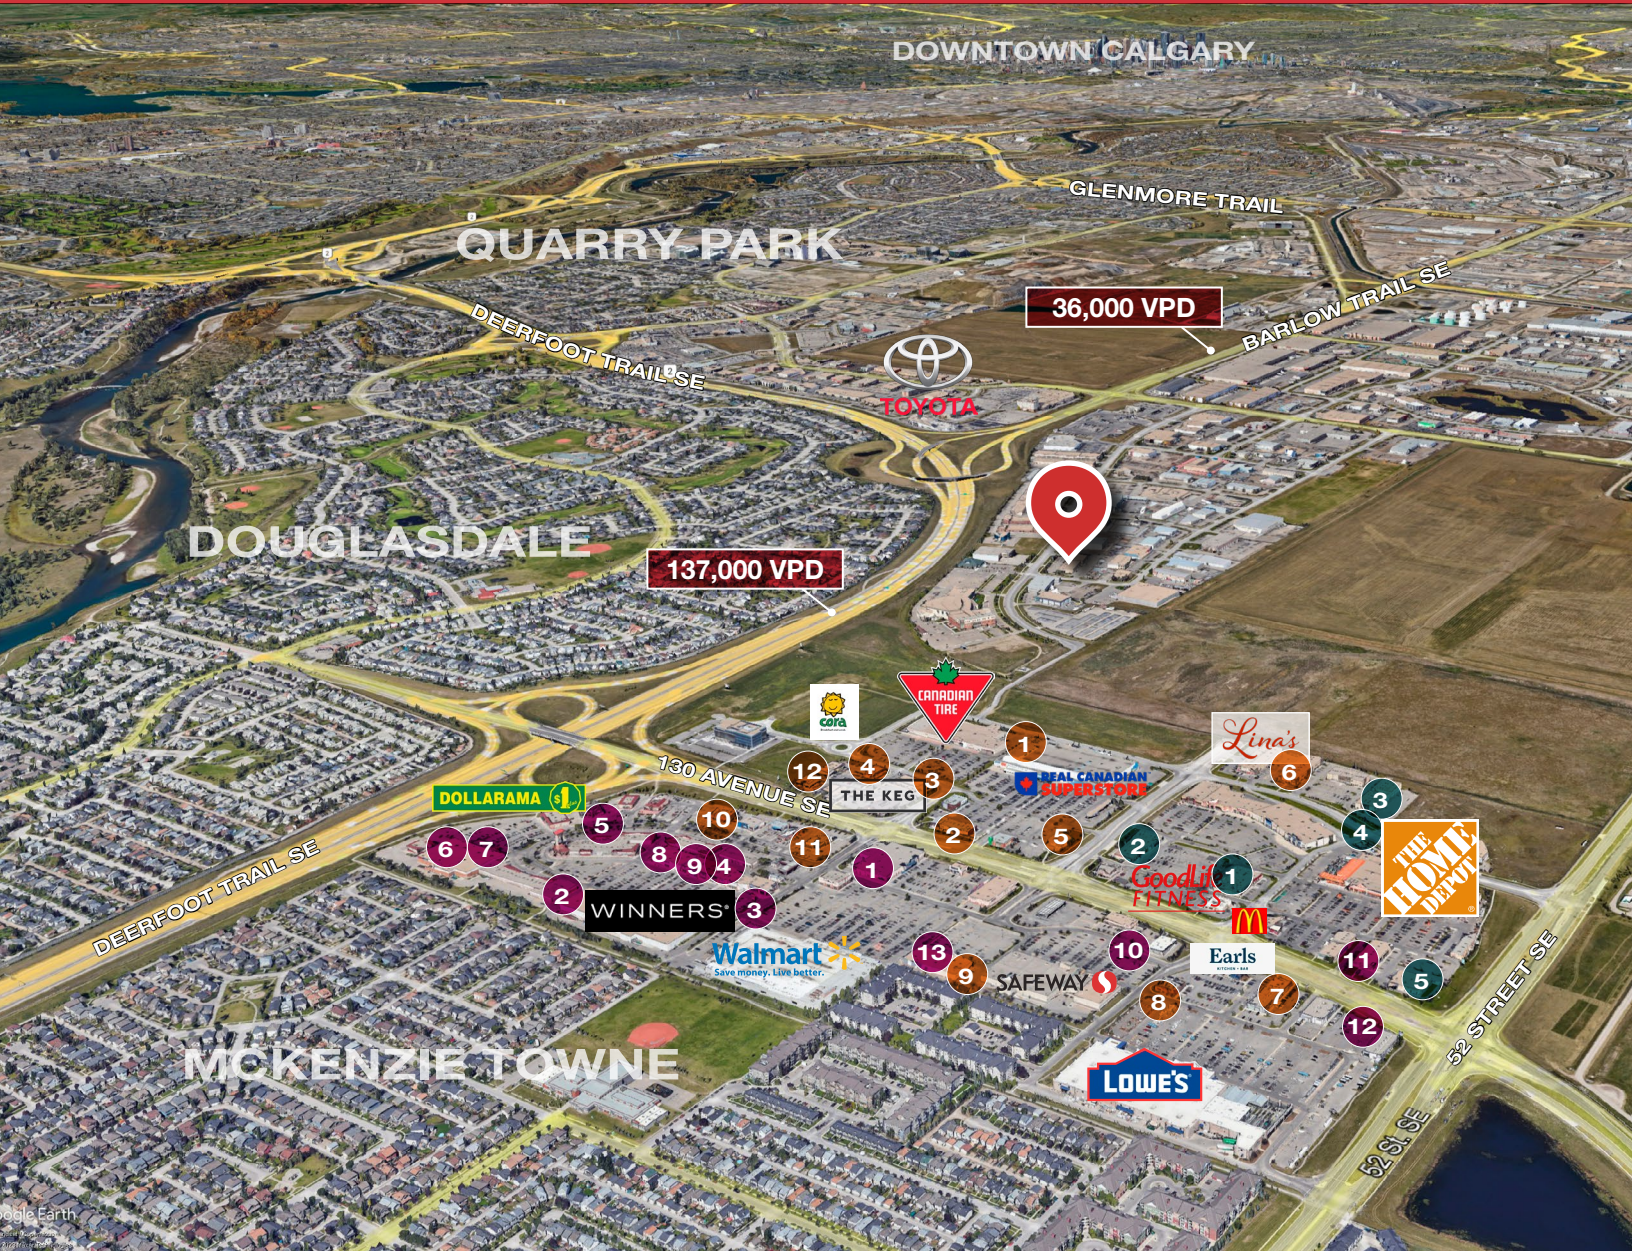

Showroom / Warehouse

28, 12204 - 40 Street SE | Calgary, AB

PROPERTY HIGHLIGHTS

- » 2,517 sq. ft. of Office / Showroom and Warehouse available for Lease
- » 15' clear ceiling height in Warehouse
- » 100 amp 208/120v 3 phase
- » 12' x 12' overhead drive in door and 38' loading depth
- » 6 assigned parking stalls and additional on street parking
- » Ideally located with easy access to Deerfoot Trail, Barlow Trail and Stoney Trail
- » Developed, owned and managed by Telsec Property Corporation
- » **Available September 1, 2025**

FOR LEASE | 28, 12204 - 40 STREET SE

SHEPARD CENTRE & SOUTH TRAIL CROSSING

Food, Drinks & Market

1. Bento Sushi
2. Costa Vida
3. The Burger's Priest
4. Karma Fine Indian Cuisine
5. Montana's
6. Lina's, Italian Supermercato
7. Five Guys
8. Toad 'n' Turtle Pubhouse & Grill
9. South St. Burger
10. Boston Pizza
11. Calavera Cantina
12. Kiro Sushi

Lifestyle & Recreation

1. GoodLife Fitness Calgary
2. Club Pilates
3. Soul Hot Yoga Inc
4. Ultimate Dance Company
5. Massage Heights Shepard Regional

Shopping

1. London Drugs
2. Staples
3. Sport Chek
4. Crystal Glass Canada Ltd
5. Sherwin-Williams Paint Store
6. Marshalls
7. HomeSense
8. PetSmart
9. Mastermind Toys
10. Petland South Trail
11. The Brick Mattress Store
12. Structube
13. Mark's