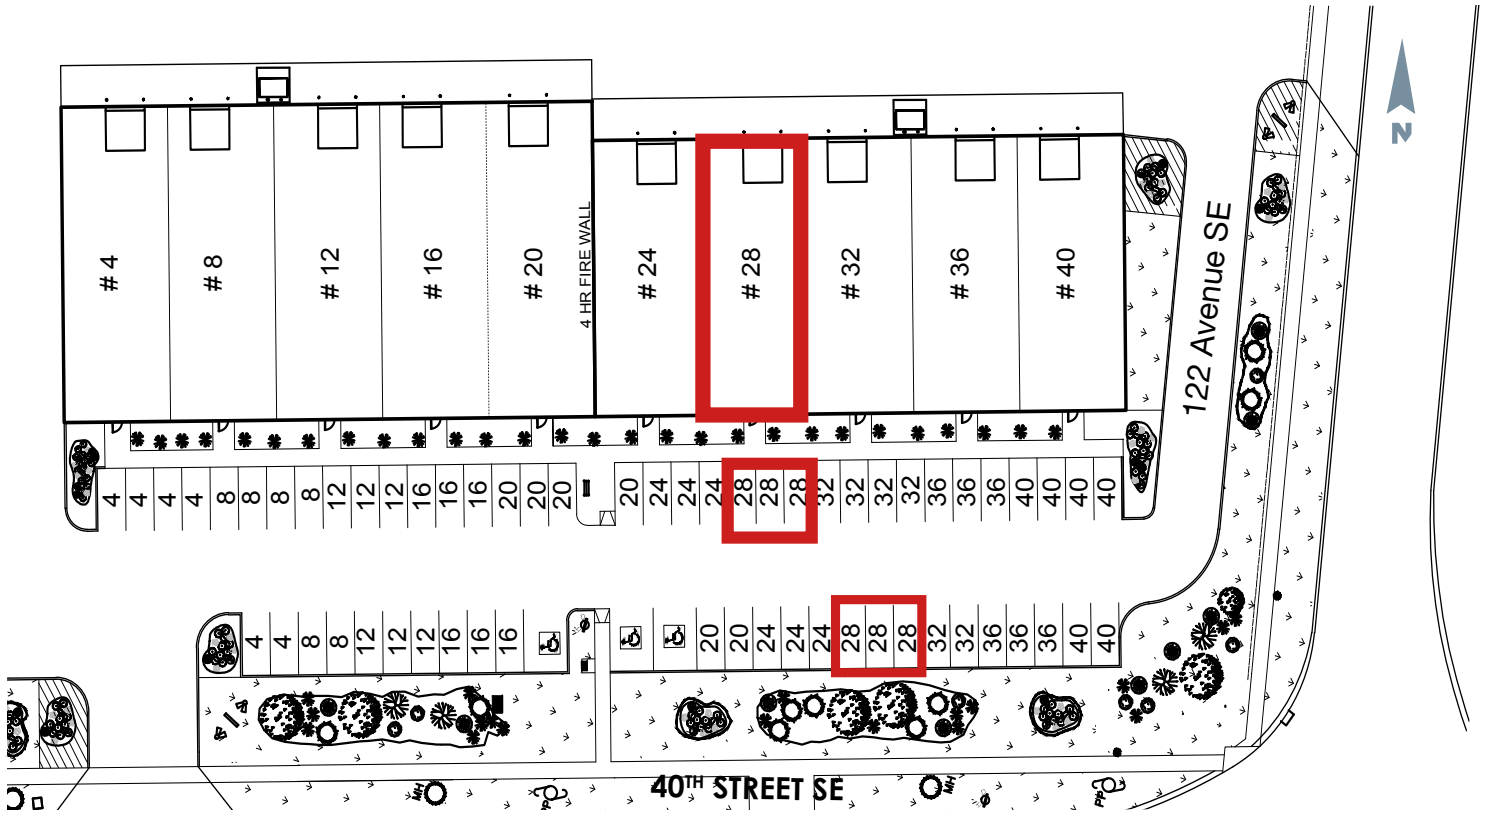

FOR LEASE | 28, 12204 - 40 STREET SE

SITE PLAN